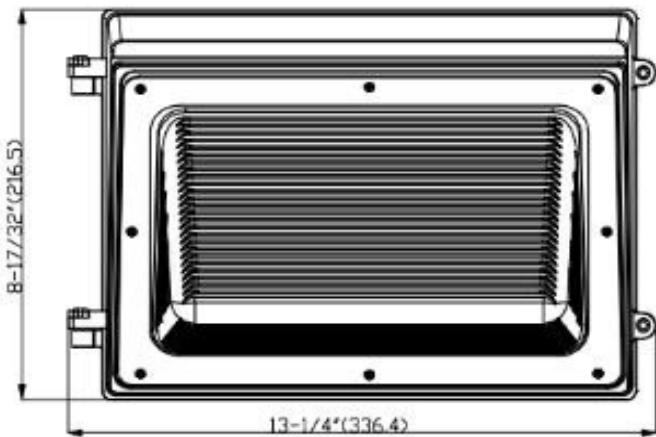

## LED DOWNLIGHT SPECIFICATIONS

### Dimension(mm)

30W 40W 50W 60W 80W : 7.21"×13.24"×8.52"

100W 120W: 7.6"×15.15"×9.74"