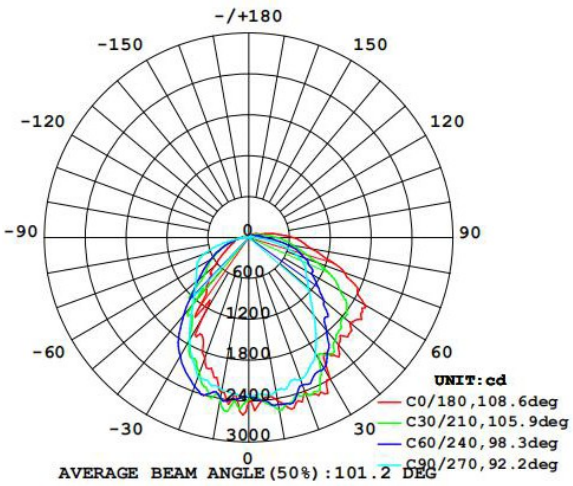

# Testing Photometry

30W

40W

50W

60W

80W

100W

120W