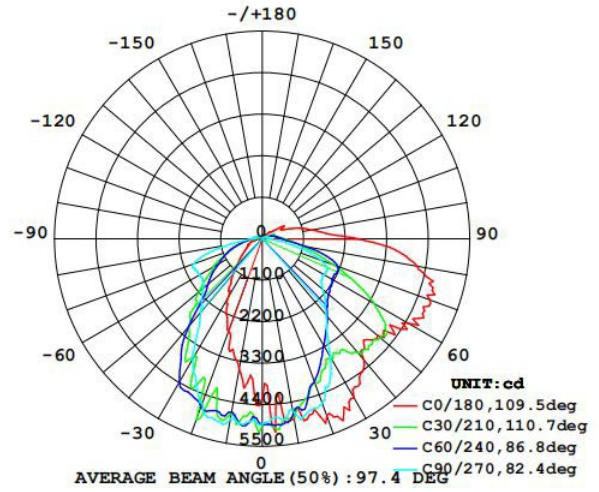

# Testing Photometry

30W

40W

50W

60W

80W

100W

120W