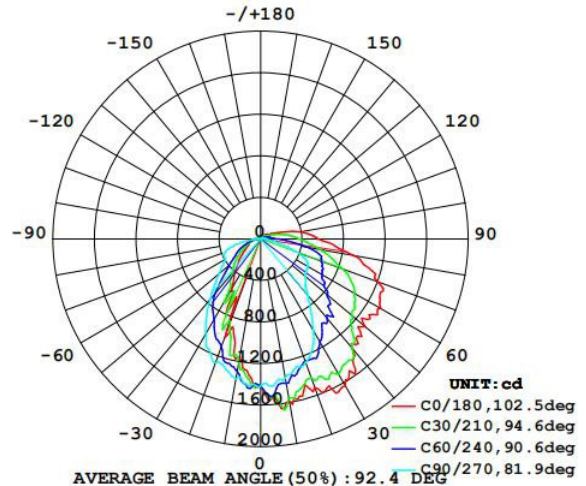

# Testing Photometry

30W

40W

50W

60W

80W

100W

120W