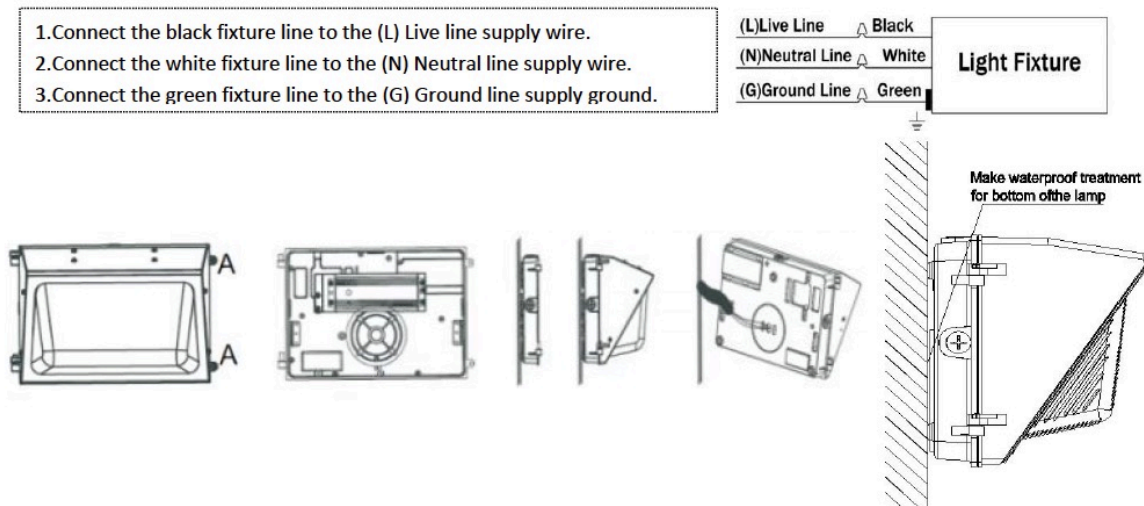

Parameters

Model No.	Watt	Lumen	Voltage	UL	DLC Premium	Size
RZ-WP-30W	30W	130lm/W $\pm$ 10%	120-277VAC	✓	✓	7.21"×13.24"×8.52"
RZ-WP-40W	40W	130lm/W $\pm$ 10%		✓	✓	
RZ-WP-50W	50W	130lm/W $\pm$ 10%		✓	✓	
RZ-WP-60W	60W	130lm/W $\pm$ 10%		✓	✓	
RZ-WP-80W	80W	130lm/W $\pm$ 10%		✓	✓	
RZ-WP-100W	100W	130lm/W $\pm$ 10%		✓	✓	
RZ-WP-120W	120W	130lm/W $\pm$ 10%	200-480VAC	✓	✓	7.6"×15.15"×9.74"
RZ-WP-HV-60W	60W	130lm/W $\pm$ 10%		✓	✓	7.21"×13.24"×8.52"
RZ-WP-HV-100W	100W	130lm/W $\pm$ 10%		✓	✓	7.6"×15.15"×9.74"
RZ-WP-HV-120W	120W	130lm/W $\pm$ 10%		✓	✓	

Key Features

- IP65
- IK08
- 3030 LED for 120-277VAC
- 2835 LED for 200-480VAC
- Battery emergency optional
- Dimmable 0-10V optional
- Prismatic glass cover lens
- Powder coated with corrosion free
- Photocell / motion sensor optional
- Die cast Aluminium with heat resistant
- PF > 0.95
- Ra > 70
- 130lm/W
- Beam angle : 100°
- CCT: 2700K, 3000K, 4000K, 5000K, 5700K
- 5 years warranty
- Junction box installation available
- Surge protection : Line-earth 4KV, Line-line 2KV
- Life time : >50,000Hrs
- Operating Temp : -4°F to 104°F (-20°C to + 40°C)

INSTALLATION DIAGRAM

Warning of risk

BEFORE YOU BEGIN
Read and follow all safety instructions

- This product should be installed, inspected, and maintained by a qualified electrician only
- Turn off electrical power before installation, inspection or maintenance
- Properly and carefully install grounding wiring to ensure personal safety
- Please distinguish the installation Voltage 120-277VAC or 200-480V before installation
- The wall should have the enough strength for installing the fixture
- Make sure the LEDs & drivers are cool to touch when performing maintenance
- Do not install the fixture in a hazardous atmosphere which exceeds rated operating temperature