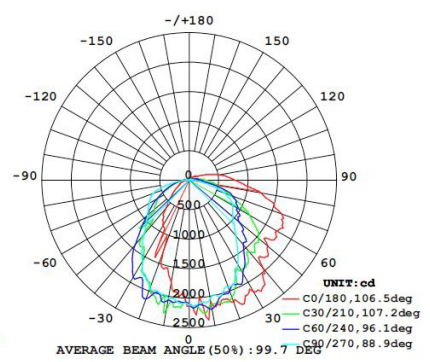

# Testing Photometry

30W

40W

50W

60W

80W

100W

120W