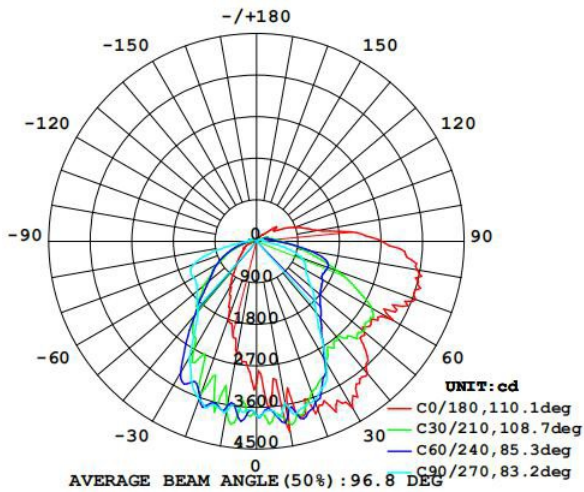

# Testing Photometry

30W

40W

50W

60W

80W

100W

120W