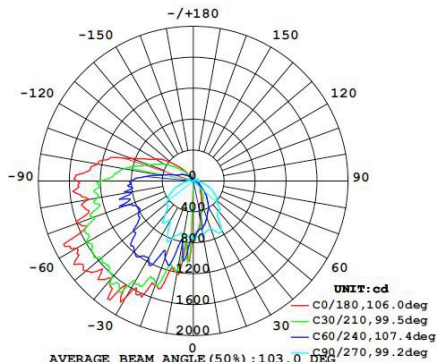

# Testing Photometry

30W

40W

50W

60W

80W

100W

120W